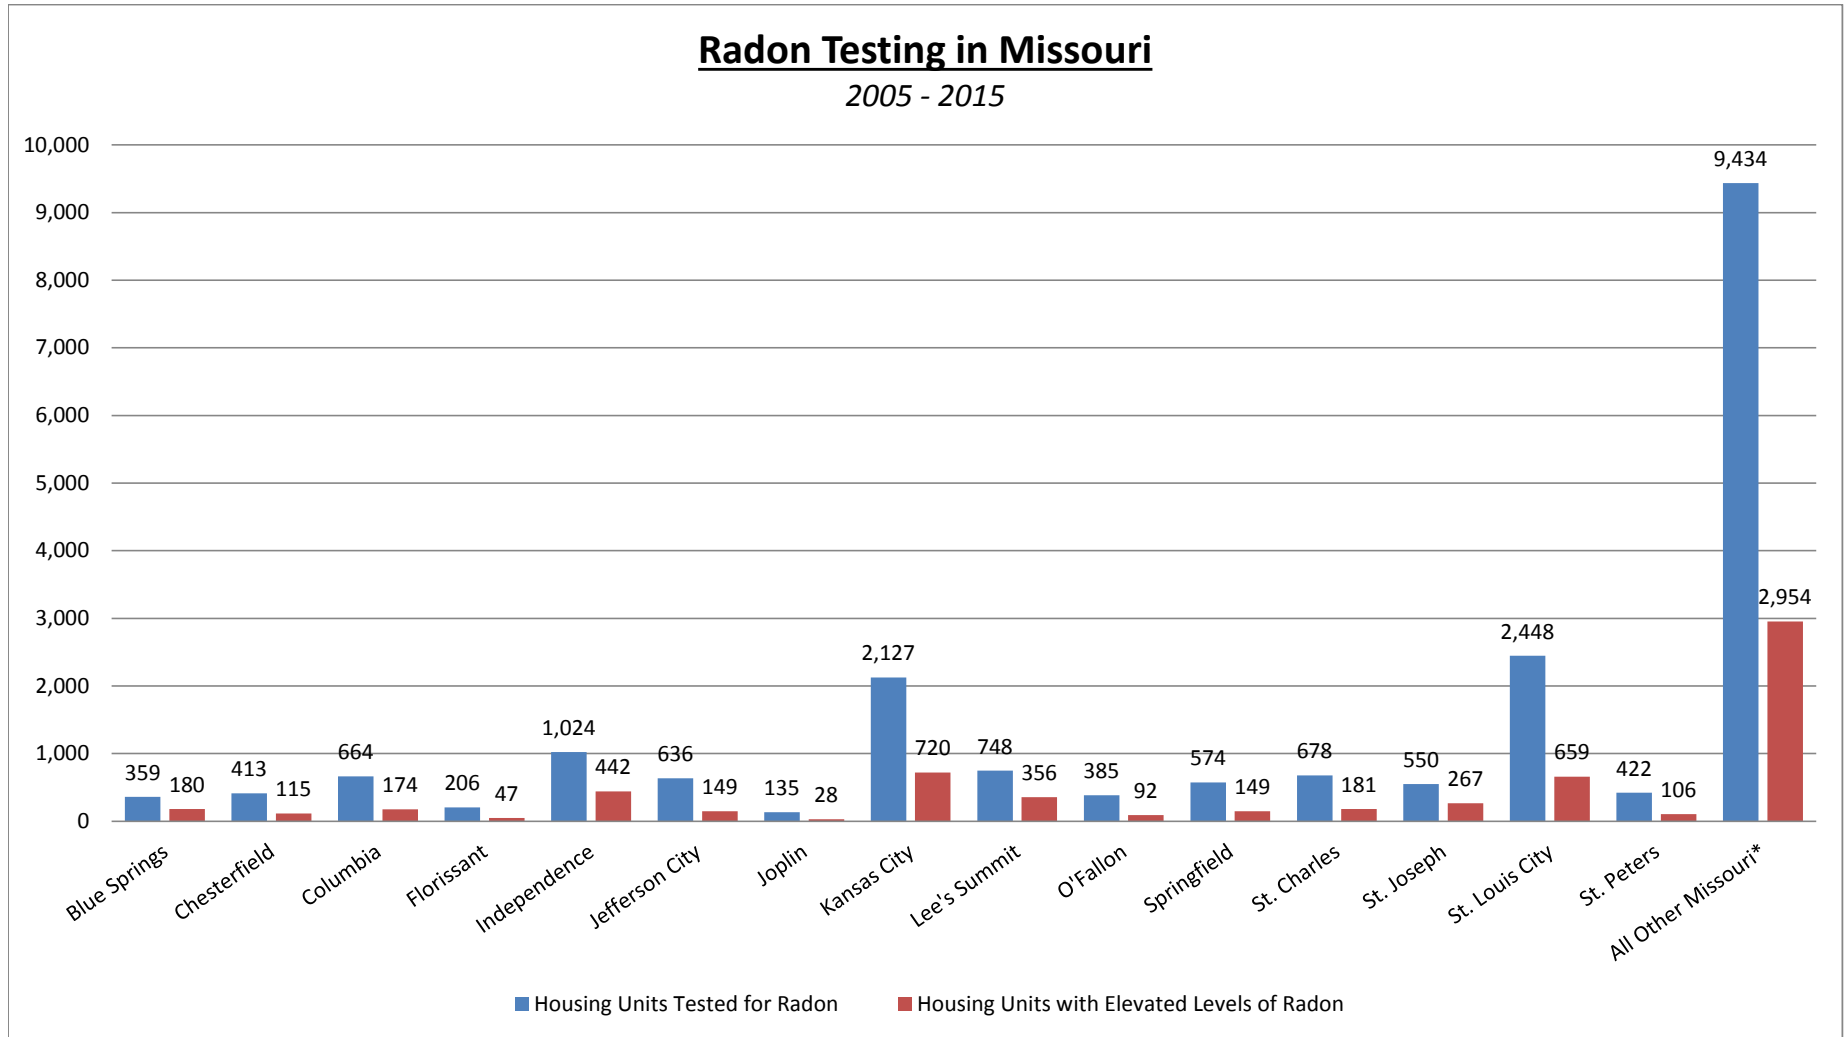

Residential Radon Testing by the 15 Most Populated Cities in Missouri

*All Other Missouri is the cumulative total of tests and elevated testing results for all areas outside of the 15 most populated cities in Missouri.

Radon Testing data obtained from the MDHSS, Bureau of Environmental Epidemiology, Indoor Air Quality Database.

The cities displayed are the 15 most populated cities in Missouri per the U.S. Census Bureau, 2010 Decennial Census, Summary File 1.