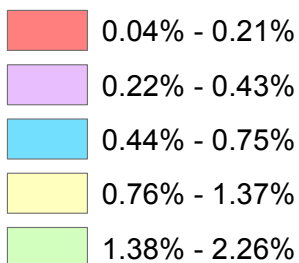

Percentage of Homes Tested for Radon

Percent of Homes Tested

*Source: Bureau of Environmental Epidemiology
Indoor Air Quality Database 2005 - 2015